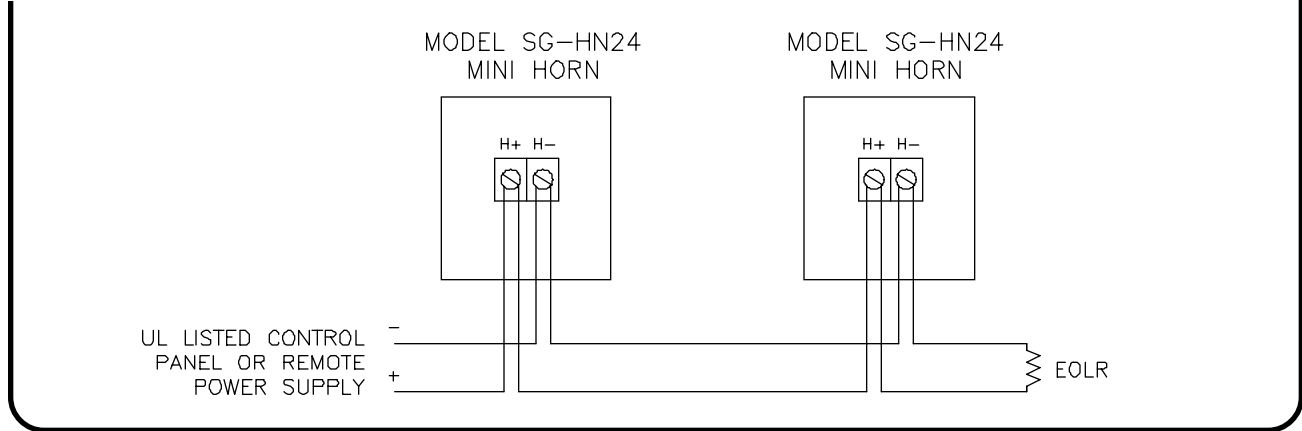

Wiring Diagrams